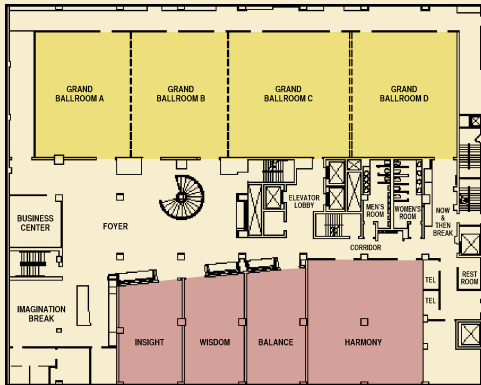

DOUBLE TREE®
HOTEL & EXECUTIVE MEETING CENTER
BETHESDA

MEETING & BANQUET FACILITIES AND CAPACITIES

SECOND LEVEL

SECOND LEVEL CAPACITY

	Dimensions	Square Feet	Classroom	U-Shape	H/SQ	Conference	Rounds	Theater	Pods (6)	Pods (4)
Grand Ballroom	41' x 138'	5658	350	N/A	N/A	N/A	417	450		
Grand Ballroom A	41' x 31'	1271	60	50	60	42	90	140		
Grand Ballroom B	41' x 32'	1312	65	50	60	42	90	140		
Grand Ballroom C	41' x 40'	1640	90	60	70	52	110	160		
Grand Ballroom D	41' x 35'	1435	75	55	65	48	100	140		
Harmony	40' x 38'	1520	72	30	40	20			42	36
Balance	36' x 20'	720	30	20	24	16			24	28
Wisdom	34' x 20'	680	30	20	24	16			24	24
Insight	32' x 20'	640	30	20	24	16			24	24

THIRD LEVEL

THIRD LEVEL CAPACITY

	Dimensions	Square Feet	Classroom	U-Shape	H/SQ	Conference	Rounds	Theater
Gardenia	21' x 24'	480	18	12	16	8	N/A	12
Jasmine	36' x 20'	720	30	24	24	20	24	24
Juniper	36' x 20'	720	30	24	24	20	24	24
Lavender	36' x 20'	720	30	24	24	20	24	24
Lilac	36' x 20'	720	30	24	24	20	24	20
Orchid	34' x 19'	646	30	24	24	20	24	20