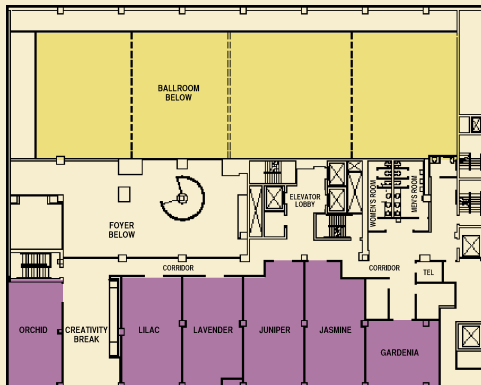

DOUBLE TREE®
HOTEL & EXECUTIVE MEETING CENTER
BETHESDA

MEETING & BANQUET FACILITIES AND CAPACITIES

SECOND LEVEL

SECOND LEVEL CAPACITY

	Dimensions	Square Feet	Classroom	U-Shape	H/SQ	Conference	Rounds	Theater	Pods (6)	Pods (4)
Grand Ballroom	41' x 138'	5658	350	N/A	N/A	N/A	417	450		
Grand Ballroom A	41' x 31'	1271	60	50	60	42	90	140		
Grand Ballroom B	41' x 32'	1312	65	50	60	42	90	140		
Grand Ballroom C	41' x 40'	1640	90	60	70	52	110	160		
Grand Ballroom D	41' x 35'	1435	75	55	65	48	100	140		
Harmony	40' x 38'	1520	72	30	40	20			42	36
Balance	36' x 20'	720	30	20	24	16			24	28
Wisdom	34' x 20'	680	30	20	24	16			24	24
Insight	32' x 20'	640	30	20	24	16			24	24

THIRD LEVEL

THIRD LEVEL CAPACITY

	Dimensions	Square Feet	Classroom	U-Shape	H/SQ	Conference	Rounds	Theater
Gardenia	21' x 24'	480	18	12	16	8	N/A	12
Jasmine	36' x 20'	720	30	24	24	20	24	24
Juniper	36' x 20'	720	30	24	24	20	24	24
Lavender	36' x 20'	720	30	24	24	20	24	24
Lilac	36' x 20'	720	30	24	24	20	24	20
Orchid	34' x 19'	646	30	24	24	20	24	20